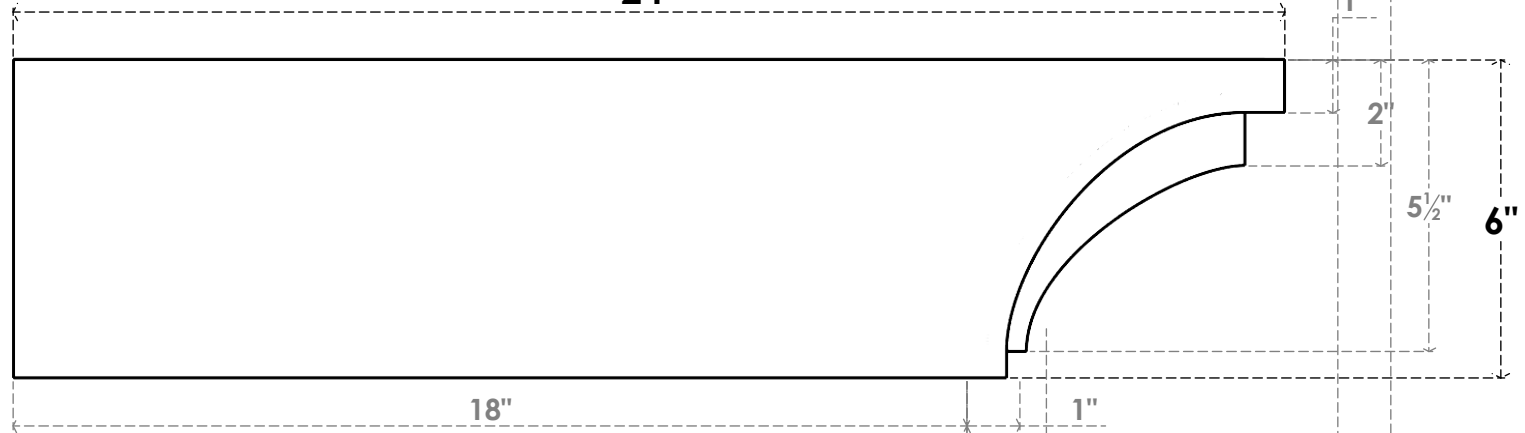

ITEM NUMBER: RFTURO060X06000X24000X006RIV00RCPR

6"W X 6"H X 24"L TIMBERTHANE ROUGH CEDAR RIVERA FAUX WOOD OPEN RAFTER TAIL, 6"L END, PRIMED TAN

SIDE PROFILE

FRONT PROFILE

ISOMETRIC

GENERATED DATE : 03/02/2023