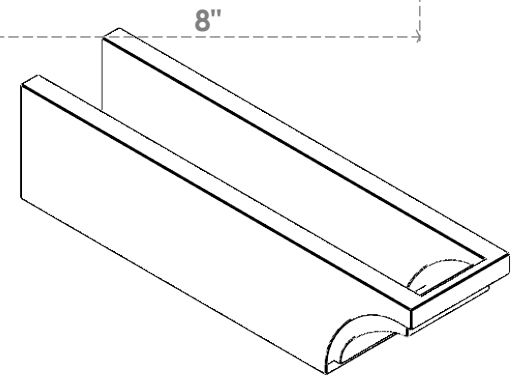

ITEM NUMBER: RFTURO060X06000X24000X006RIV00RCPR

6"W X 6"H X 24"L TIMBERTHANE ROUGH CEDAR RIVERA FAUX WOOD OPEN RAFTER TAIL, 6"L END, PRIMED TAN

SIDE PROFILE

FRONT PROFILE

ISOMETRIC

GENERATED DATE : 03/02/2023