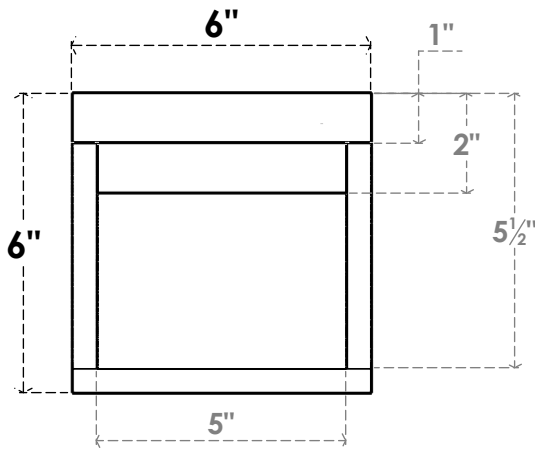

ITEM NUMBER: RFTURO060X06000X24000X006RIV00RCPR

6"W X 6"H X 24"L TIMBERTHANE ROUGH CEDAR RIVERA FAUX WOOD OPEN RAFTER TAIL, 6"L END, PRIMED TAN

SIDE PROFILE

FRONT PROFILE

ISOMETRIC

GENERATED DATE : 03/02/2023